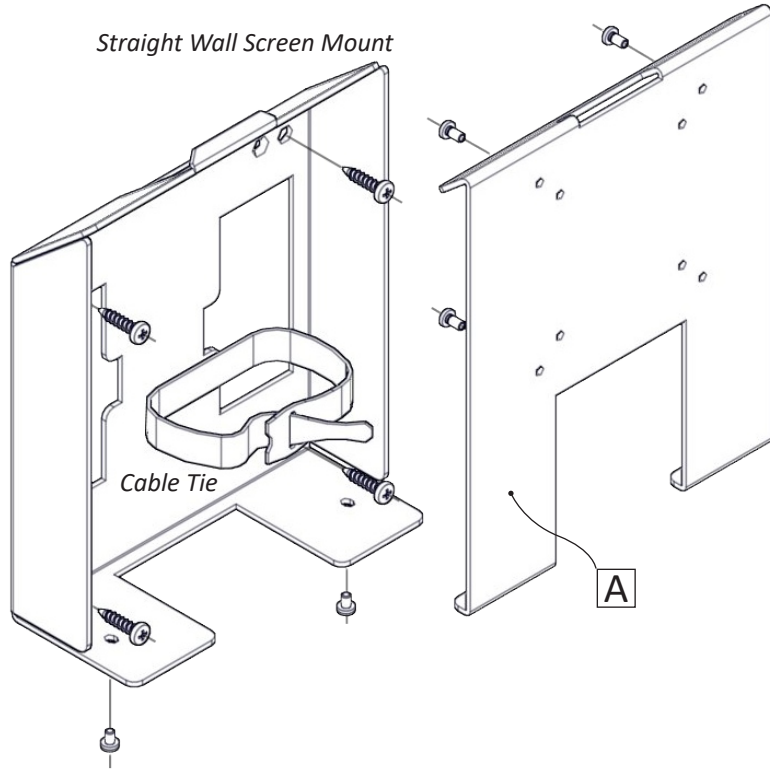

Straight Wall Screen Mount

Cable Tie

A

SpacePole® counter mounting

Essentials Installation Guide

SPV1107

SpacePole® Straight Wall Screen Mount