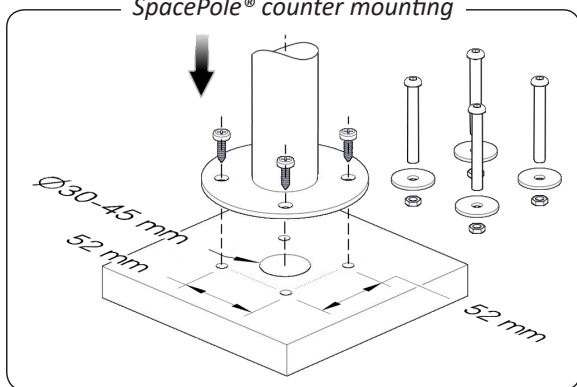

Straight Wall Screen Mount

Cable Tie

A

SpacePole® counter mounting

Essentials Installation Guide

SPV1107

SpacePole® Straight Wall Screen Mount